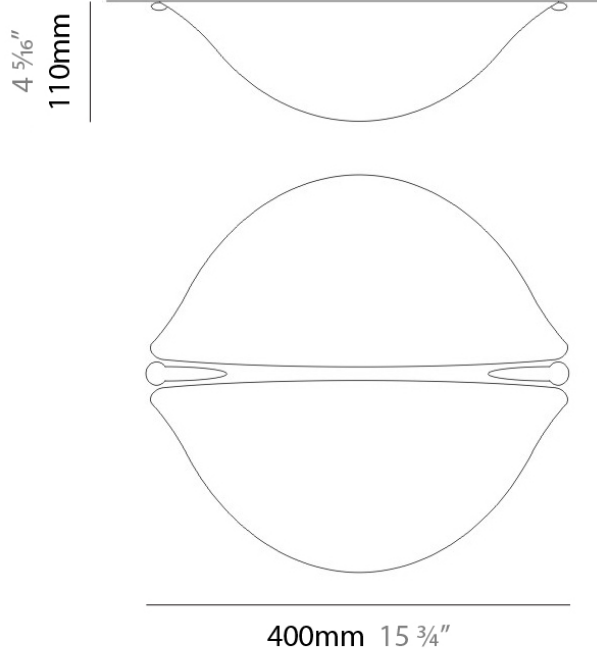

SORRISO SURFACE

D22024H

PROJECT

TYPE

NOTES

QUANTITY

DATE

GENERAL

Series: Sorriso

Division: Design

Mounting Type: Surface

Mounting Location: Ceiling

Subcategory: Pendant

PHYSICAL

Shape: Dome

Diameter (mm): 400

Diameter (in): 15 ³/₄

Height (mm): 110

Height (in): 4 ¹/₄

Light Distribution: Omnidirectional

Weight (kg): 5.72

Weight (lbs): 12.6

Diffuser: Satin White Glass

Fixture Finish: NIC

Fixture Material: Glass / Aluminum

ELECTRICAL

Number of Lamps: 1

Lamp Type: LED Retrofit / Halogen

Lamp Shape: T3Q (119mm)

Bulb Included: Bulb Not Included

Total Output Wattage (W): 18 / 150

Max. Wattage Per Lamp (W): 18 / 150

Lamp Base: RSC

Input Voltage (V): 120

LED

OPTICAL

RATINGS AND CERTIFICATIONS

Certified By: CSA Certified to UL and CSA Standards

IP rating: IP20