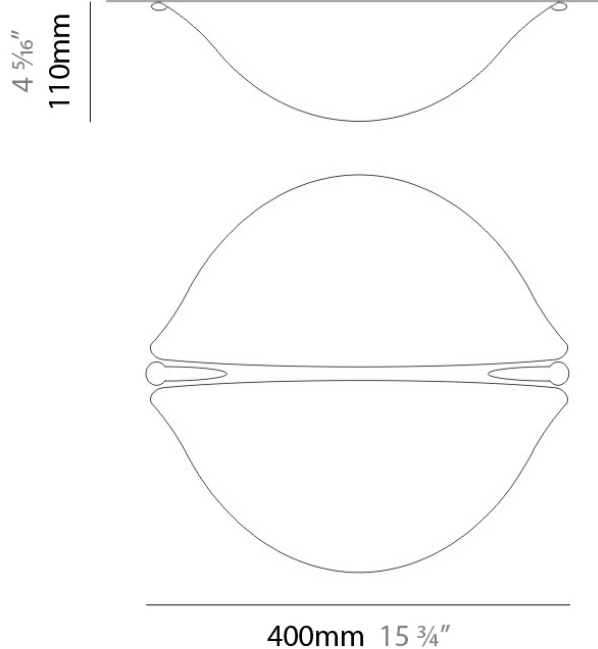

SORRISO SURFACE

D22024

PROJECT _____

TYPE _____

NOTES _____

QUANTITY _____

DATE _____

GENERAL

Series: Sorriso
Division: Design
Mounting Type: Surface
Mounting Location: Ceiling
Subcategory: Ambient

PHYSICAL

Shape: Dome
Diameter (mm): 400
Diameter (in): 15 3/4
Height (mm): 110
Height (in): 4 1/4
Light Distribution: Omnidirectional
Weight (kg): 5.72
Weight (lbs): 12.6
Diffuser: Satin White Glass
Fixture Finish: NIC
Fixture Material: Glass / Aluminum

ELECTRICAL

Number of Lamps: 2
Lamp Type: LED Retrofit
Bulb Included: Bulb Not Included
Total Output Wattage (W): 20
Max. Wattage Per Lamp (W): 10
Lamp Base: E26
Input Voltage (V): 120
Upon Request: 277Vac / GU24

LED

OPTICAL

RATINGS AND CERTIFICATIONS

Certified By: CSA Certified to UL and CSA Standards
IP rating: IP20